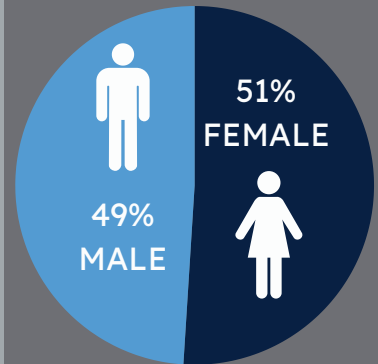

ANALYTIC BREAKDOWN

AGE BREAKDOWN

ANNUAL
FOOTCOUNT
OVER
750,000

GENDER

MARITAL STATUS

VISITS BY HOUR

VISITOR HEAT MAP

SOCIAL MEDIA
FOLLOWERS
(INSTAGRAM, FACEBOOK & X)
10,000+