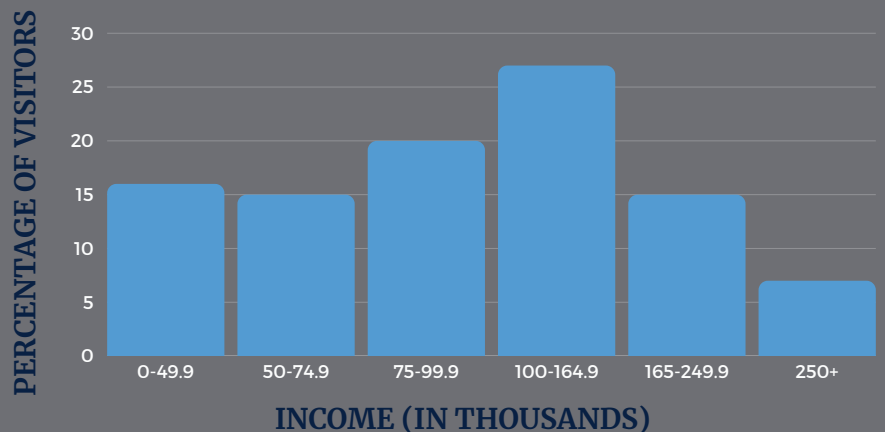

HOUSEHOLD INCOME