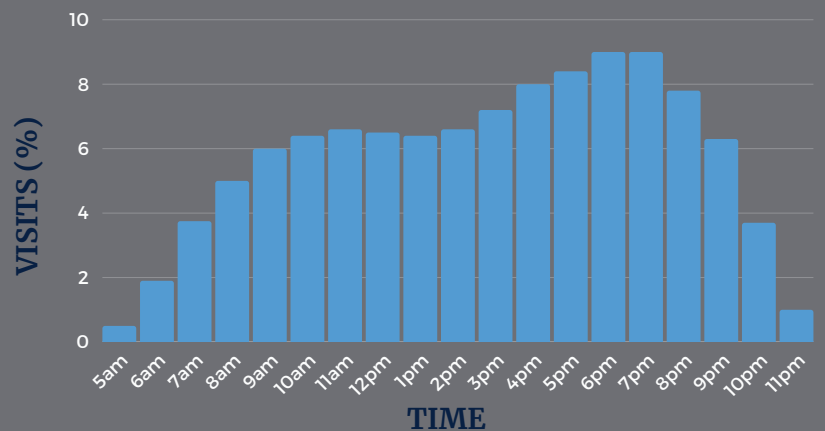

ANALYTIC BREAKDOWN

AGE BREAKDOWN

ANNUAL
FOOTCOUNT
OVER
750,000

GENDER

MARITAL STATUS

VISITS BY HOUR

VISITOR HEAT MAP

SOCIAL MEDIA
FOLLOWERS
(INSTAGRAM, FACEBOOK & X)
10,000+