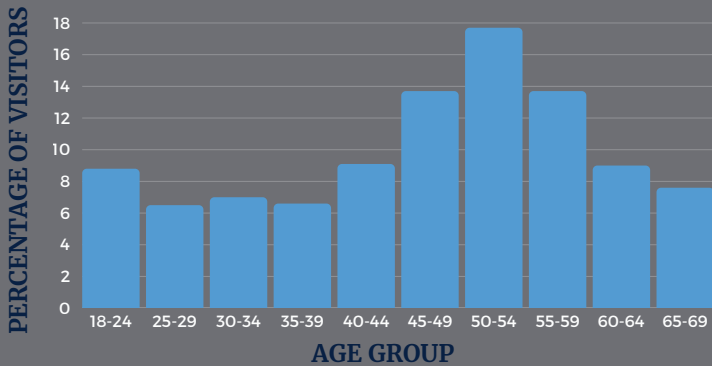

ANALYTIC BREAKDOWN

AGE BREAKDOWN

ANNUAL
FOOTCOUNT
OVER
750,000

GENDER

MARITAL STATUS

VISITS BY HOUR

VISITOR HEAT MAP

SOCIAL MEDIA
FOLLOWERS
(INSTAGRAM, FACEBOOK & X)
10,000+