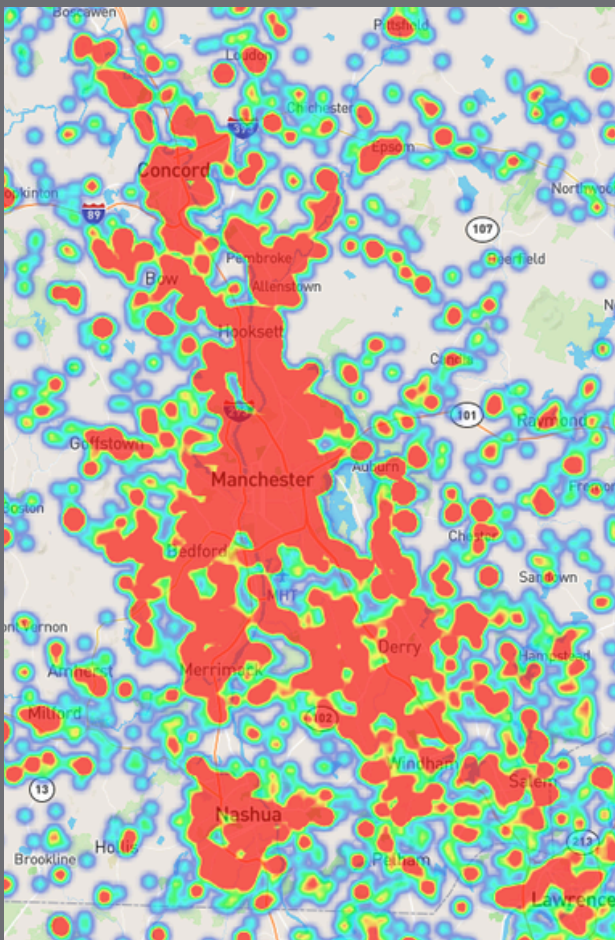

SPONSORSHIP INFO

Delta Dental Arena

Delta Dental Arena is a twin rink ice hockey facility and family entertainment destination in Hooksett, New Hampshire.

Exposure

Your company advertisement can be seen by over 750,000 hockey enthusiasts who visit our rink year-round.

ANALYTIC BREAKDOWN

AGE BREAKDOWN

ANNUAL
FOOTCOUNT
OVER
750,000

GENDER

MARITAL STATUS

VISITS BY HOUR

VISITOR HEAT MAP

SOCIAL MEDIA
FOLLOWERS
(INSTAGRAM, FACEBOOK & X)
10,000+